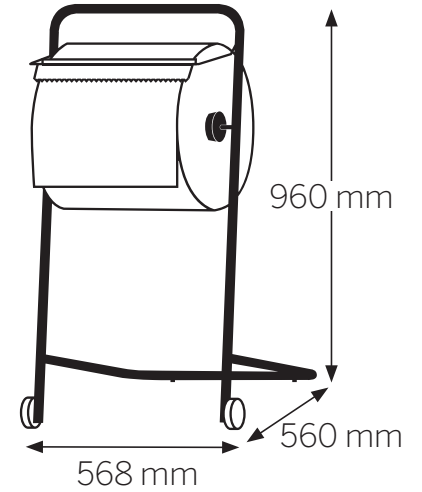

54909

KATRIN Floor Dispenser Black Metal

AVAILABLE ADD-ON PRODUCTS:

54961
Katrin Wipe Holder
Black Metal

54954
Katrin Waste Bag
Holder Black Metal