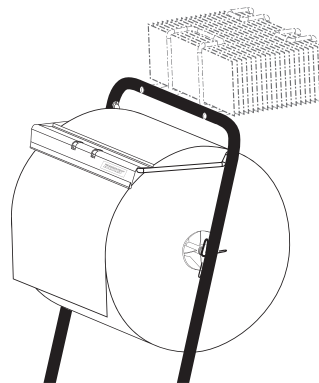

54909

KATRIN Floor Dispenser Black Metal

AVAILABLE ADD-ON PRODUCTS:

54961
Katrin Wipe Holder
Black Metal

54954
Katrin Waste Bag
Holder Black Metal