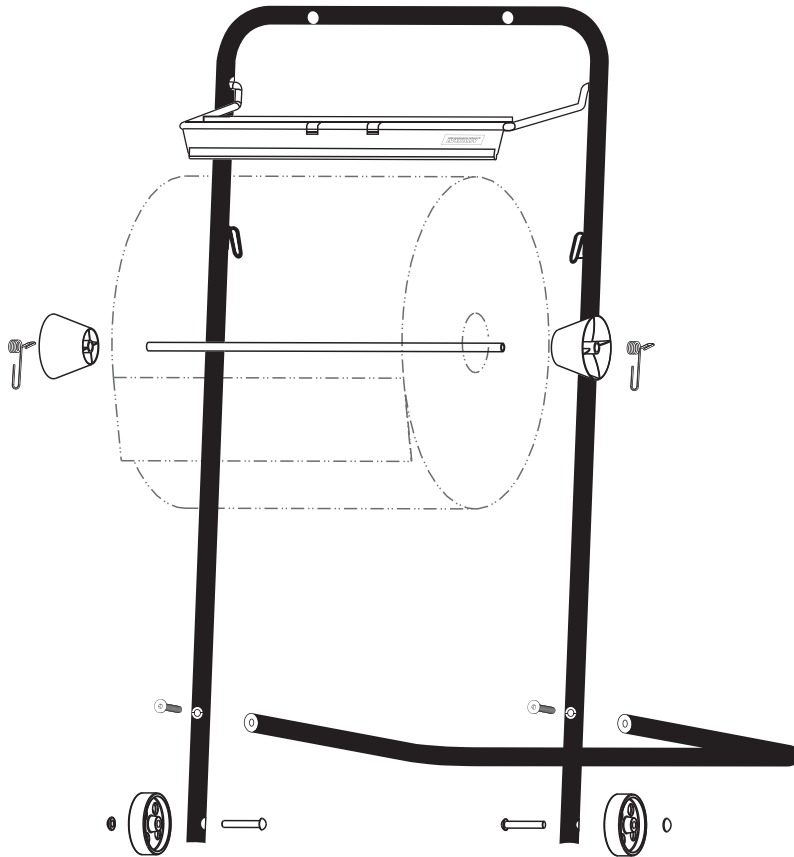

54909

KATRIN Floor Dispenser Black Metal

AVAILABLE ADD-ON PRODUCTS:

54961
Katrin Wipe Holder
Black Metal

54954
Katrin Waste Bag
Holder Black Metal