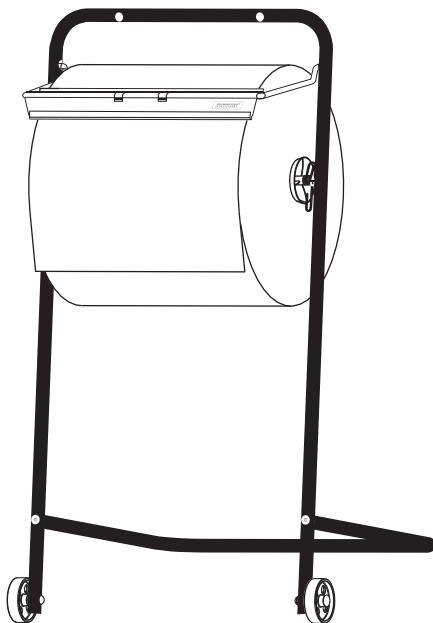

54909

KATRIN Floor Dispenser Black Metal

AVAILABLE ADD-ON PRODUCTS:

54961
Katrin Wipe Holder
Black Metal

54954
Katrin Waste Bag
Holder Black Metal